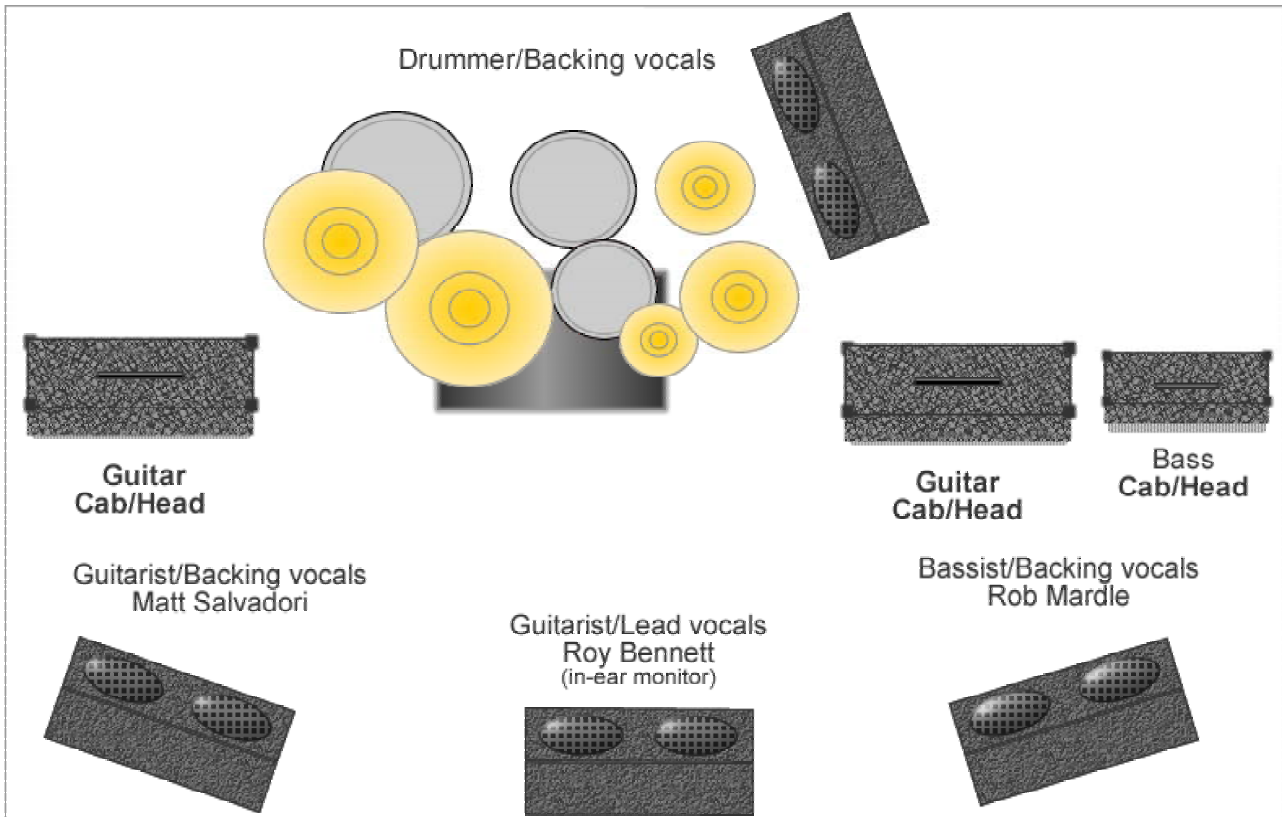

Technical Requirements

GREEN ADE require the following audio channels:

CH	Instrument	Mic/D.I.
1	Bass drum	Mic.
2	Snare over	Mic.
3	Snare under	Mic.
4	Tom	Mic.
5	Floor Tom	Mic.
6	Overhead	Mic.
7	Overhead	Mic.
8	Hi hat	Mic.
9	Bass	Mic. and/or Line out
10	Guitar	Mic.
11	Guitar	Mic.
12	Lead vocals (guitarist)	Mic.
13	Bass - vocals	Mic.
14	Guitar - vocals	Mic.
15	Drummer - vocals	Mic.